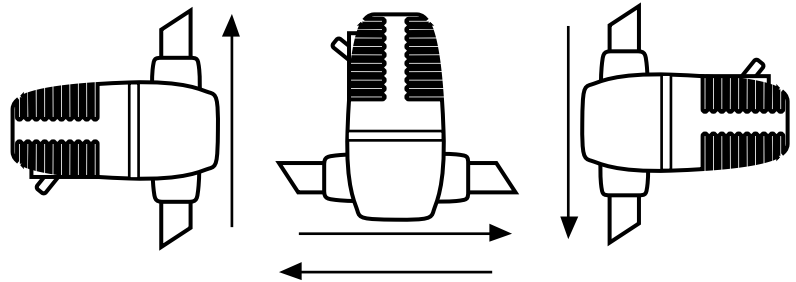

Submittal Data Information

APPLICATION

Save energy — cut fuel costs! Taco Zone Valves, each with its own thermostat, permit accurate temperature control of individual rooms or groups of rooms in residences or commercial buildings which are heated hydronically. Put heat where you want it, when you want it. For closed loop heating system ONLY; use geothermal zone valve for open loop system.

FEATURES

- Packless construction—Beryllium copper bellows is used for permanent leakproof operation.
- Heavy cast brass body with sweat connections.
- Globe valve construction with resilient seat for tight shut-off.
- Heat motor functions silently—not constantly energized while valve is open.
- Easy to install—Power head does not have to be removed. Only 3 low voltage connections.
- Readily and quickly serviced—Power head can be replaced without draining system. Entire power head is removed by a slight twist. Only 1/4" required above unit to remove power head.
- Totally enclosed snap-action end switch.
- Handy manual operator arm.
- Silent operation.

DIMENSIONS

MOUNTING POSITIONS

Prod. No.	Size Conn's. (Sweat)	Normal Flow Range GPM (M ³ /H)	Press. Drop Thru-Valve Ft. of Pipe equiv. (M)	Cv (Kv)	Pump Head Ft. of Water (M)	Max. Work Press PSI (KPa)	Oper. Temp. Range F. (C)	Amp. Rating	Volts Freq	Dimensions				Appr. Ship Wgt. Lbs. (Kg)
										A	B	C	D	
570	1/2"	1-4 1/2" (.23-1.0)	10 (3.0)	4.2 (3.6)	55 (17)	125 (862)	40-240 (5-115)	0.9	24V 60Hz	3 1/8 (78)	4 13/16 (122)	1 5/16 (24)	2 (51)	2 1/4 (1.0)
571	3/4"	4 1/2-6 (1.0-1.4)	20 (6.1)	6.1 (5.3)						3 3/8 (86)	4 13/16 (122)	1 5/16 (24)	2 (51)	2 1/4 (1.0)
572	1"	6-10 (1.4-2.3)	60 (18.3)	7.0 (6.1)						3 5/8 (92)	4 13/16 (122)	1 5/16 (24)	2 (51)	2 1/4 (1.0)
573	1 1/4"	10-16 (2.3-3.6)	130 (39.6)	7.2 (6.2)						3 7/8 (98)	4 13/16 (122)	1 5/16 (24)	2 (51)	2 1/4 (1.0)