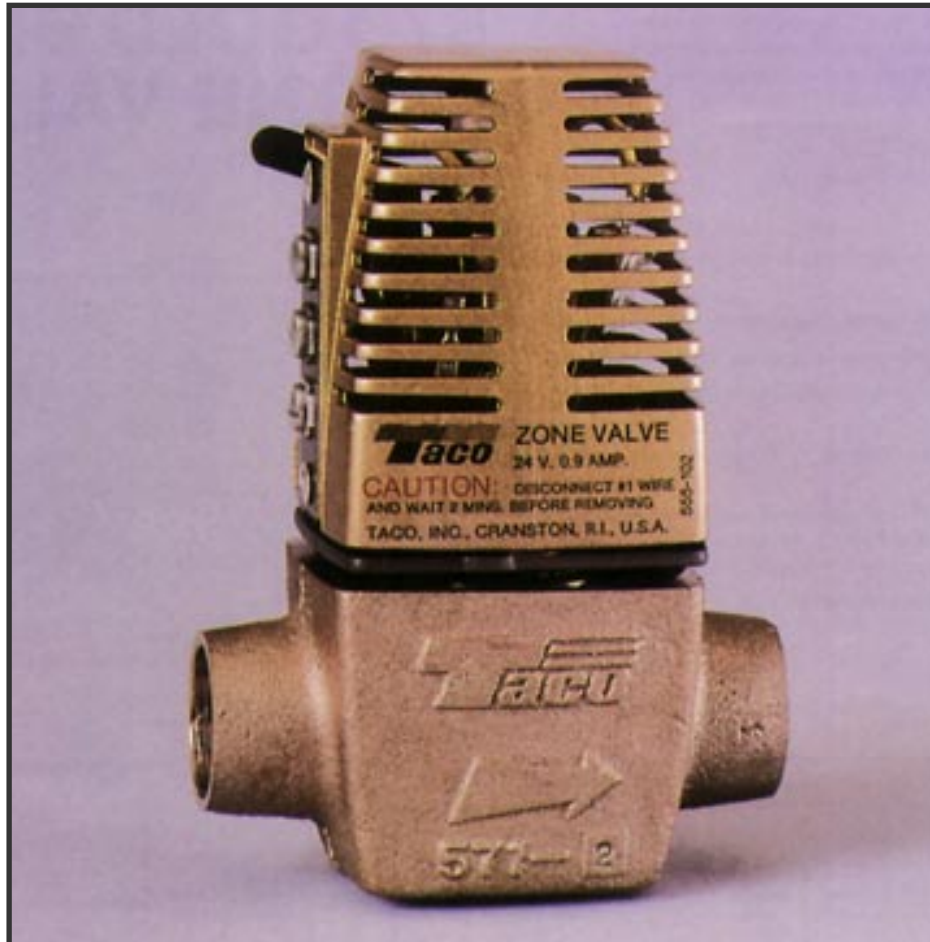

COMPARE. YOU'LL TAKE TACO.

GOLD SERIES ZONE VALVES

- **Totally Enclosed Snap Action End Switch**
- **Heavy Cast Brass Body**
- **3 Low Voltage connections**
- **Heat Motor Functions Silently**
- **Easy Manual Operation When Required**
- **Limited Warranty:**
Three Year Powerhead — Five Year Valve Body

Submittal Data Information

APPLICATION

Save energy — cut fuel costs! Taco Zone Valves, each with its own thermostat, permit accurate temperature control of individual rooms or groups of rooms in residences or commercial buildings which are heated hydronically. Put heat where you want it, when you want it. For closed loop heating system ONLY; use geothermal zone valve for open loop system.

FEATURES

- Packless construction—Beryllium copper bellows is used for permanent leakproof operation.
- Heavy cast brass body with sweat connections.
- Globe valve construction with resilient seat for tight shut-off.
- Heat motor functions silently—not constantly energized while valve is open.
- Easy to install—Power head does not have to be removed. Only 3 low voltage connections.
- Readily and quickly serviced—Power head can be replaced without draining system. Entire power head is removed by a slight twist. Only 1/4" required above unit to remove power head.
- Totally enclosed snap-action end switch.
- Handy manual operator arm.
- Silent operation.