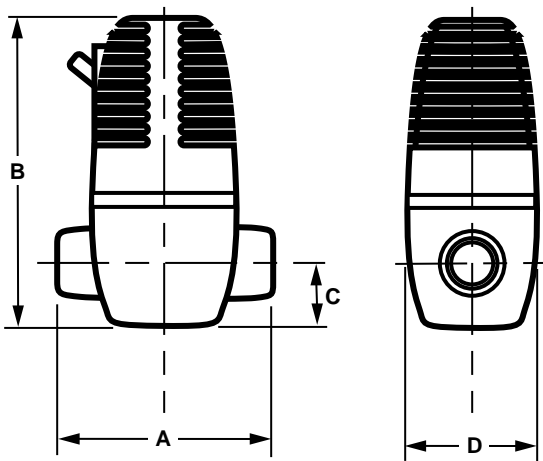

Submittal Data Information

APPLICATION

Save energy — cut fuel costs! Taco Zone Valves, each with its own thermostat, permit accurate temperature control of individual rooms or groups of rooms in residences or commercial buildings which are heated hydronically. Put heat where you want it, when you want it. For closed loop heating system ONLY; use geothermal zone valve for open loop system.

FEATURES

- Packless construction—Beryllium copper bellows is used for permanent leakproof operation.
- Heavy cast brass body with sweat connections.
- Globe valve construction with resilient seat for tight shut-off.
- Heat motor functions silently—not constantly energized while valve is open.
- Easy to install—Power head does not have to be removed. Only 3 low voltage connections.
- Readily and quickly serviced—Power head can be replaced without draining system. Entire power head is removed by a slight twist. Only 1/4" required above unit to remove power head.
- Totally enclosed snap-action end switch.
- Handy manual operator arm.
- Silent operation.

DIMENSIONS

MOUNTING POSITIONS

Prod. No.	Size Conn's. (Sweat)	Normal Flow Range GPM (M ³ /H)	Press. Drop Thru-Valve Ft. of Pipe equiv. (M)	Cv (Kv)	Pump Head Ft. of Water (M)	Max. Work Press PSI (KPa)	Oper. Temp. Range F. (C)	Amp. Rating	Volts Freq	Dimensions				Appr. Ship Wgt. Lbs. (Kg)
										A	B	C	D	
570	1/2"	1-4 1/2" (.23-1.0)	10 (3.0)	4.2 (3.6)	55 (17)	125 (862)	40-240 (5-115)	0.9	24V 60Hz	3 1/8 (78)	4 13/16 (122)	1 5/16 (24)	2 (51)	2 1/4 (1.0)
571	3/4"	4 1/2-6 (1.0-1.4)	20 (6.1)	6.1 (5.3)						3 3/8 (86)	4 13/16 (122)	1 5/16 (24)	2 (51)	2 1/4 (1.0)
572	1"	6-10 (1.4-2.3)	60 (18.3)	7.0 (6.1)						3 5/8 (92)	4 13/16 (122)	1 5/16 (24)	2 (51)	2 1/4 (1.0)
573	1 1/4"	10-16 (2.3-3.6)	130 (39.6)	7.2 (6.2)						3 7/8 (98)	4 13/16 (122)	1 5/16 (24)	2 (51)	2 1/4 (1.0)